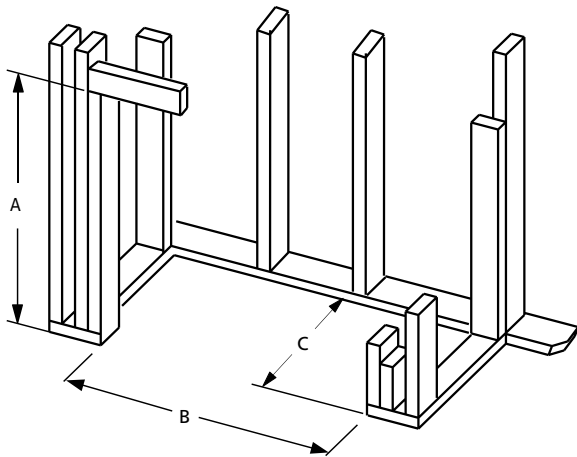

(Optional)

Platinum

Brushed Brass

Black

FLAT WALL FRAMING SPECIFICATIONS

	36"	42"	50"
A	58-1/8"	67-1/8"	67-1/8"
B	45-1/4"	51-1/4"	59"
C	28-1/4"	30-1/8"	30-1/8"

CORNER FRAMING SPECIFICATIONS

	36"	42"	50"
D	61"	65"	71"
E	45-1/8"	51-1/8"	59"
F	86-1/2"	92"	100"
G	61"	65"	71"