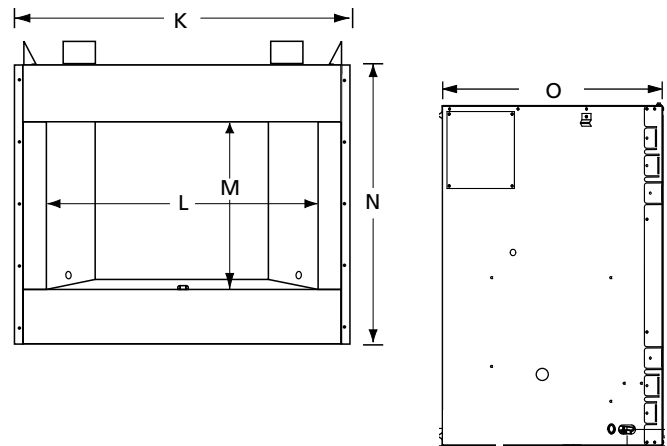

(Optional)

Platinum

Brushed Brass

Black

FLAT WALL FRAMING SPECIFICATIONS

	36"	42"	50"
A	58-1/8"	67-1/8"	67-1/8"
B	45-1/4"	51-1/4"	59"
C	28-1/4"	30-1/8"	30-1/8"

CORNER FRAMING SPECIFICATIONS

	36"	42"	50"
D	61"	65"	71"
E	45-1/8"	51-1/8"	59"
F	86-1/2"	92"	100"
G	61"	65"	71"

APPLIANCE SPECIFICATIONS

	36"	42"	50"
H	29"	30-1/2"	38-1/2"
I	22-1/4"	25-1/2"	29-1/2"
J	15-5/8"	17-5/8"	17-5/8"
K	45-1/8"	51-1/8"	59"
L	36"	42"	50"
M	30"	30"	30"
N	49"	49"	49"
O	26-5/8"	29"	28-1/2"

© 2014 Innovative Hearth Products