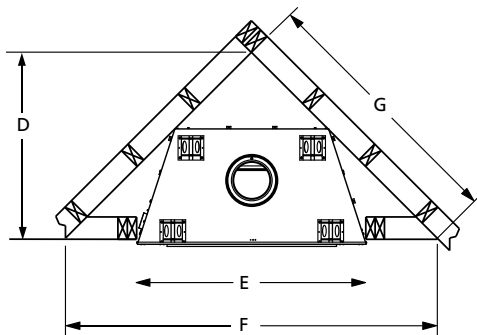

(Optional)

Platinum

Brushed Brass

Black

FLAT WALL FRAMING SPECIFICATIONS

	36"	42"	50"
A	58-1/8"	67-1/8"	67-1/8"
B	45-1/4"	51-1/4"	59"
C	28-1/4"	30-1/8"	30-1/8"

CORNER FRAMING SPECIFICATIONS

	36"	42"	50"
D	61"	65"	71"
E	45-1/8"	51-1/8"	59"
F	86-1/2"	92"	100"
G	61"	65"	71"