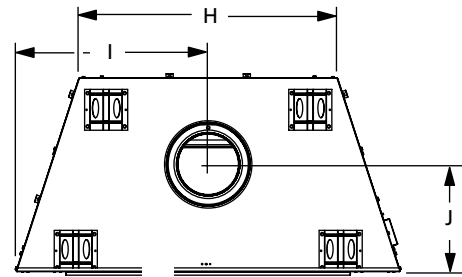

APPLIANCE SPECIFICATIONS

	36"	42"	50"
H	29"	30-1/2"	38-1/2"
I	22-1/4"	25-1/2"	29-1/2"
J	15-5/8"	17-5/8"	17-5/8"
K	45-1/8"	51-1/8"	59"
L	36"	42"	50"
M	30"	30"	30"
N	49"	49"	49"
O	26-5/8"	29"	28-1/2"