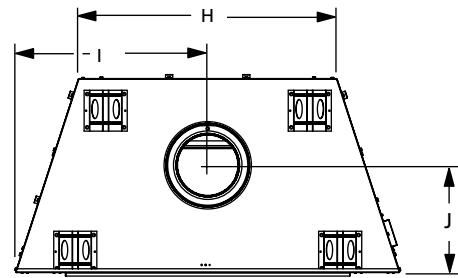

APPLIANCE SPECIFICATIONS

	36"	42"
H	29"	36"
I	20-1/2"	24"
J	12"	14"
K	42"	49"
L	34-3/4"	42"
M	21"	24"
N	36"	40"
O	21-1/4"	23"
P	10-1/2"	12-1/2"
Q	8-5/8"	10-1/2"

FIREPLACE EFFICIENCIES

MODEL	FUEL	BTU/HR
BRT4036	NG	40,000
BRT4036	LP	40,000
BRT4336	NG	40,000
BRT4336	LP	40,000
BRT4536	NG	40,000
BRT4536	LP	40,000
BRT4042	NG	45,000
BRT4042	LP	45,000
BRT4342	NG	45,000
BRT4342	LP	45,000
BRT4542	NG	45,000
BRT4542	LP	45,000

© 2014 Innovative Hearth Products
785378M 01/14

Visit us online

www.SuperiorFireplaces.us.com