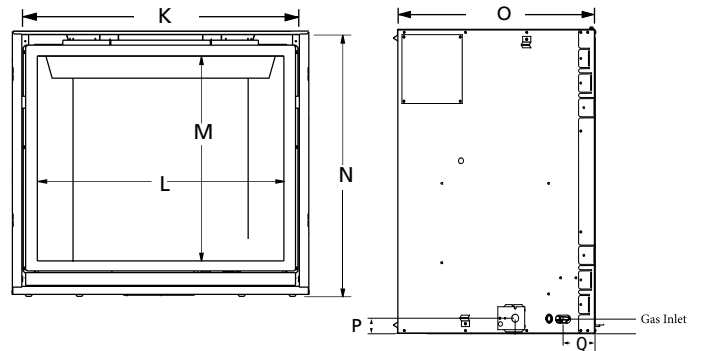

APPLIANCE SPECIFICATIONS

	36"	42"
H	29"	36"
I	20-1/2"	24"
J	12"	14"
K	42"	49"
L	34-3/4"	42"
M	21"	24"
N	36"	40"
O	21-1/4"	23"
P	10-1/2"	12-1/2"
Q	8-5/8"	10-1/2"

FIREPLACE EFFICIENCIES

MODEL	FUEL	BTU/HR
BRT4036	NG	40,000
BRT4036	LP	40,000
BRT4336	NG	40,000
BRT4336	LP	40,000
BRT4536	NG	40,000
BRT4536	LP	40,000
BRT4042	NG	45,000
BRT4042	LP	45,000
BRT4342	NG	45,000
BRT4342	LP	45,000
BRT4542	NG	45,000
BRT4542	LP	45,000

© 2014 Innovative Hearth Products
785378M 01/14

Visit us online

www.SuperiorFireplaces.us.com