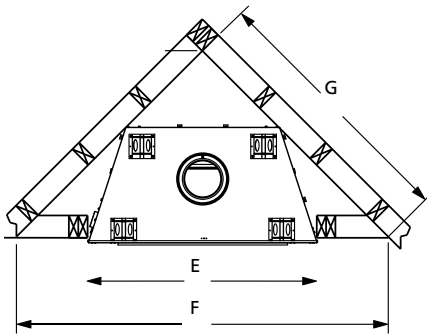

## FLAT WALL FRAMING SPECIFICATIONS

	36"	42"
A	40-3/8"	44-3/8"
B	41-1/4"	48-1/4"
C	21-3/8"	23-1/8"

## CORNER FRAMING SPECIFICATIONS

	36"	42"
E	41"	48"
F	73-7/8"	83-7/8"
G	52-3/16"	59-5/16"

ON THE COVER BRT45 with Warm Red Herringbone brick and log set.