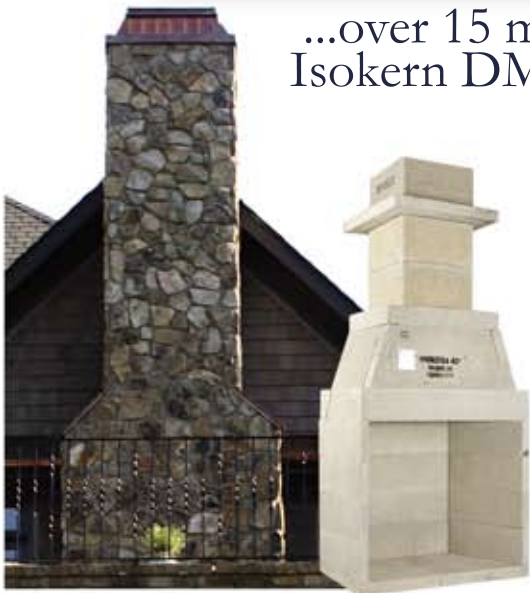

## Sizes and designs for any application...

“behind every beautiful fireplace is an Isokern”

MODELS:	MAGNUM	MAGNUM 60-72	STANDARD	IBV*	VENT FREE	GREENTECH SOLUTION
<b>APPLICATIONS</b>						
Indoor	•	•	•	•	•	•
Outdoor	•	•	•	•	•	•
See - Through			•		•	
Commercial	•	•	•	•	•	•
Residential	•	•	•	•	•	•
Custom Finish	•	•	•	•	•	•
Fire-Lite Combustible Floor Installation	•	•	•	•	•	•
Direct Combustible Floor Installation				•	•	
Masonry Foundation Installation	•	•	•	•	•	•
<b>VENTING</b>						
Isokern Masonry Chimney	•	•	•			•
Metal Chimney	•	•	•	•		•
Unvented (no chimney needed)					•	
<b>FUEL TYPES</b>						
Wood	•	•	•	•	•	•
Liquid Propane	•	•	•	•	•	•
Natural Gas	•	•	•	•	•	•
<b>HEARTH OPENING SIZES **</b>						
28"	•					
36"	•					
42"	•		•		•	•
46"	•		•		•	•
48"	•			•		
60"		•				
72"		•				

\* Now with up to 50" finished opening height.

\*\* The Isokern components are a natural material & slight variations in dimensions may occur. See firebox dimensions for actual opening sizes.

...over 15 million meters of the Isokern DM Chimney system installed.