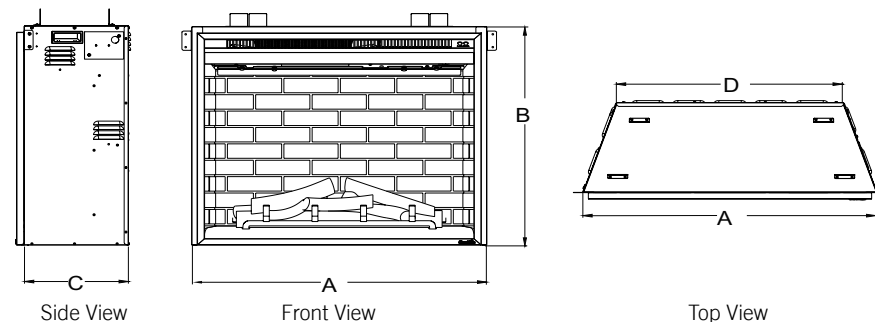

Dimensions

Dimensions above are in inches. Reference dimensions only. We recommend measuring individual units at installation. Refer to installation manual for detailed specifications on installing this product. SimpliFire reserves the right to update units periodically.